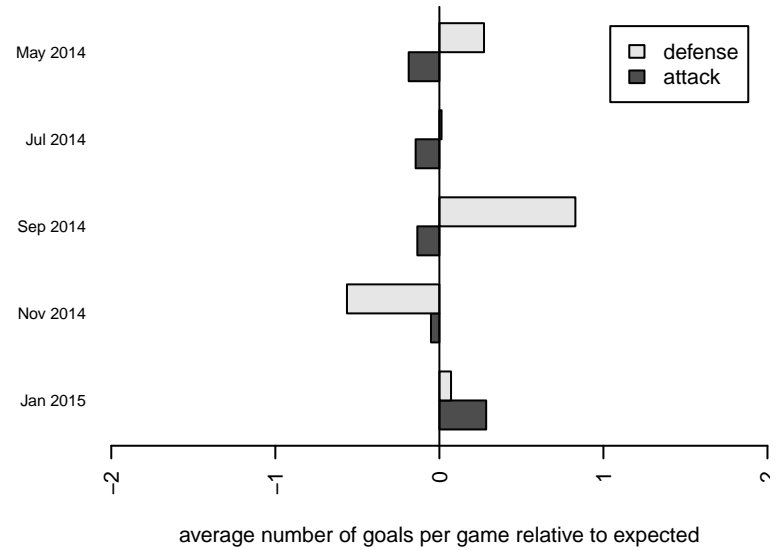

Performance relative to 13 month average