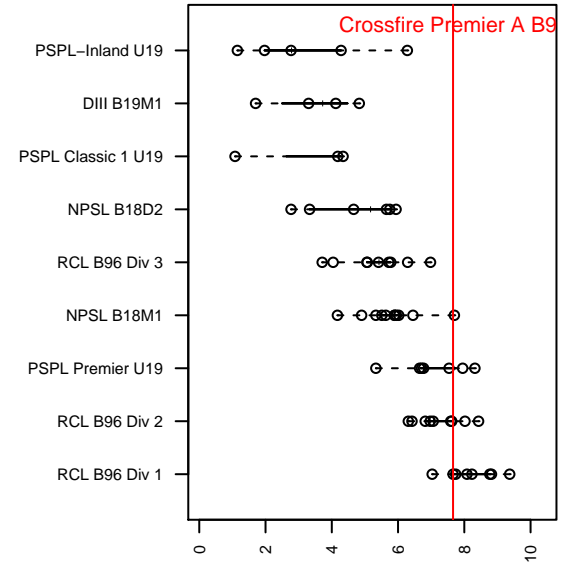

**attack and defense rating
relative to others at age
and all opponents in last 13 months**