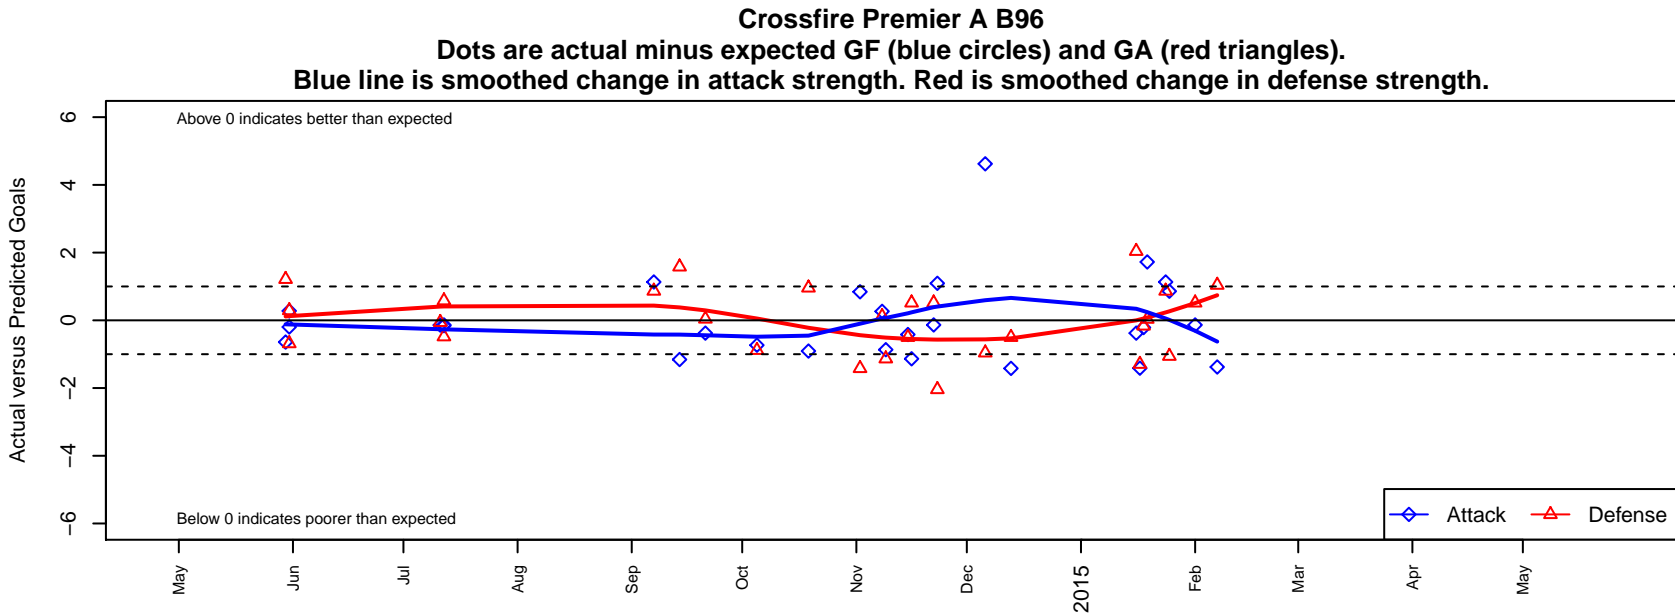

**attack and defense variance (black dot)
relative to other teams
and top 10 in region**

**attack and defense rating
relative to others at age
and all opponents in last 13 months**

Crossfire Premier A B96

Crossfire Premier SC
Redmond, WA
B96 total strength=1864
attack=51.23 defense=31.15
fall league = RCL B96 Div 1
notes= Collings 2012-2014

alt names used:
Crossfire Premier B96 -Collings A
CROSSFIRE PREMIERU18A COLLINGS
Crossfire Premier B96A Collings
Crossfire Premier B96 -Collings A
CROSSFIRE PREMIERU18A COLLINGS
CROSSFIRE PREMIER U18A COLLINGS (WA)

Venues played:
2014 Showcase of Champions U17 WCDA
2014 Nike Crossfire Challenge Gold U19
2014 RCL B96 Div 1
2014 Portland Winter Showcase U18
2014 WYS Championship B96