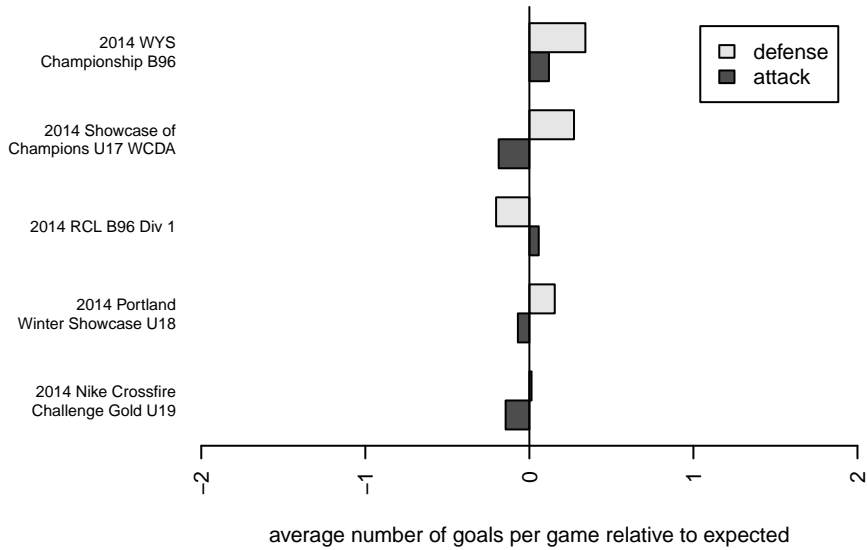

Performance relative to 13 month average