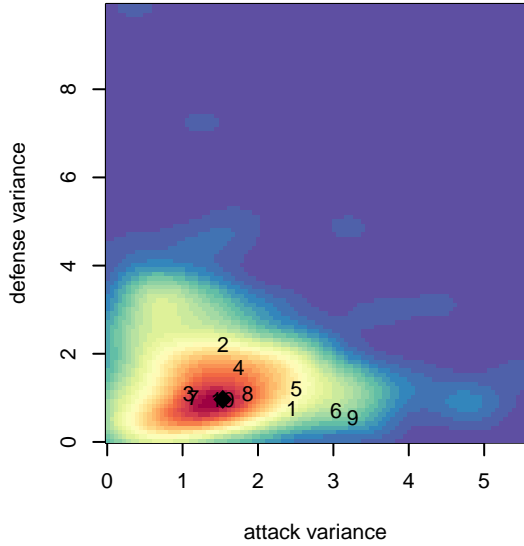

Crossfire Premier A B96

Crossfire Premier SC
 Redmond, WA
 B96 total strength=1864
 attack=51.23 defense=31.15
 fall league = RCL B96 Div 1
 notes= Collings 2012-2014

alt names used:
 Crossfire Premier B96 -Collings A
 CROSSFIRE PREMIERU18A COLLINGS
 Crossfire Premier B96A Collings
 Crossfire Premier B96 -Collings A
 CROSSFIRE PREMIERU18A COLLINGS
 CROSSFIRE PREMIER U18A COLLINGS (WA)

Venues played:
 2014 Showcase of Champions U17 WCDA
 2014 Nike Crossfire Challenge Gold U19
 2014 RCL B96 Div 1
 2014 Portland Winter Showcase U18
 2014 WYS Championship B96

**attack and defense variance (black dot)
relative to other teams
and top 10 in region**