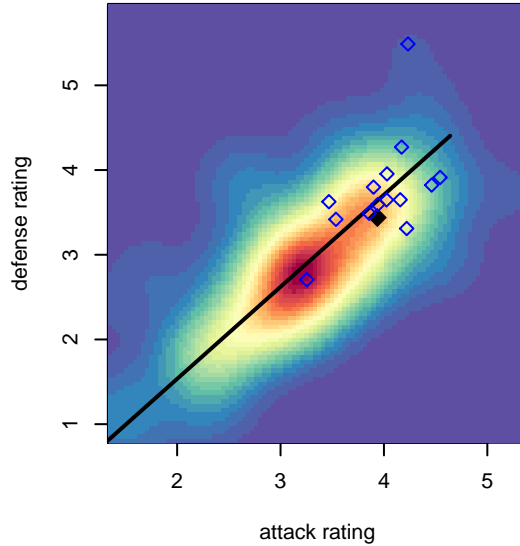

**attack and defense rating
relative to others at age
and all opponents in last 13 months**